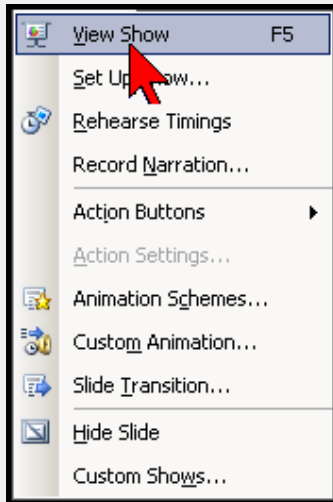

Let's do it...

Click Slide Show > View Show

Or

Press "F5" (function key 5)

3/9/2006

BetterInvesting Space Coast Chapter (K043)

6