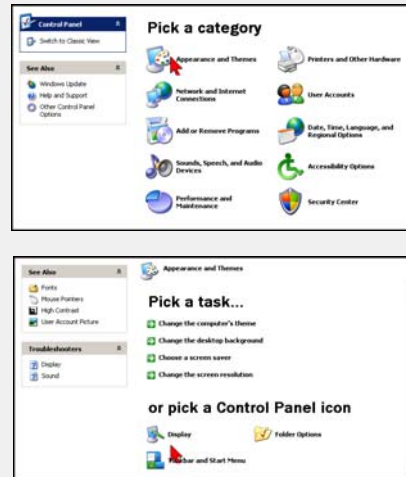

## Dual Screen Presentation with Power Point

Display slides, notes, thumbnails, a running clock on the speaker's notebook screen while the audience only sees the projected slideshow in full screen.

## How to use:

1. Open Display Properties
2. Click on Settings
3. You will see 2 squares, labeled 1 and 2 if you are configured for multiple monitor support.

3/9/2006

BetterInvesting Space Coast Chapter (K043)