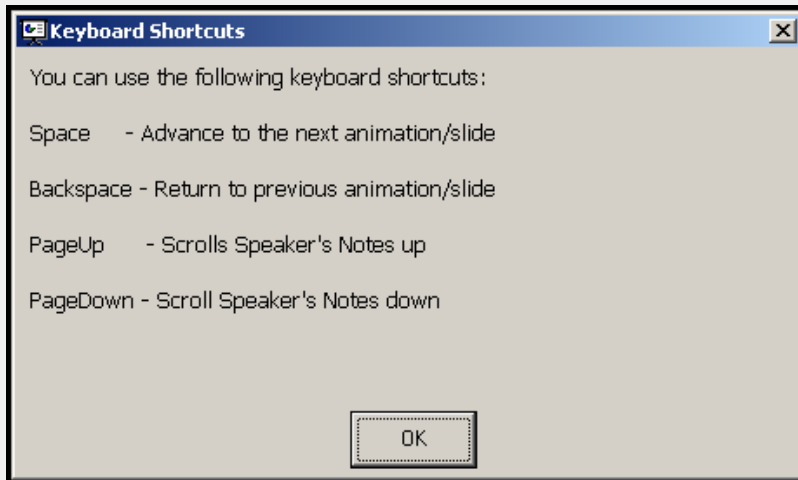

Keyboard Shortcuts

3/9/2006

BetterInvesting Space Coast
Chapter (K043)

9

Restoration

- Control Panel > Display Properties
- Settings tab
- Click window 2
- Remove check from Extend my Windows desktop onto this monitor
- Click OK

3/9/2006

BetterInvesting Space Coast
Chapter (K043)

10