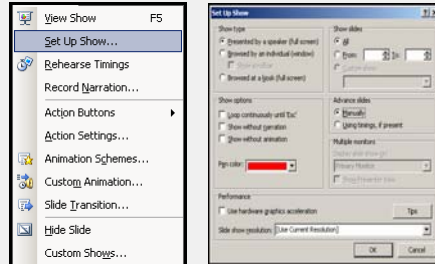

## Open Power Point 2003

1. Slide Show > Set Up Show
2. Multiple Monitor area
3. Check box "Show Presenter View"
4. Click OK

3/9/2006

BetterInvesting Space Coast Chapter (K043)

5